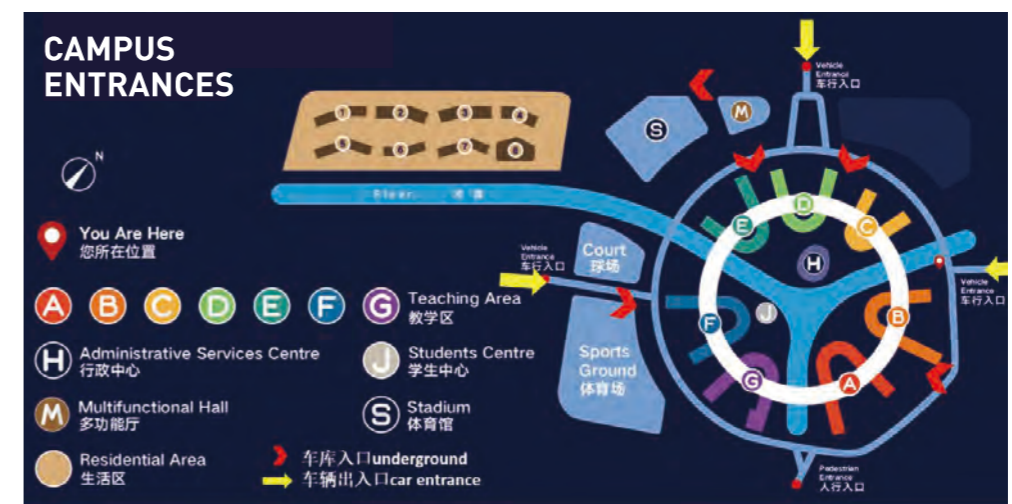

### THE PROCESS FOR STAFF AND STUDENTS ENTERING THE BUILDING

- Please enter from the designated entrances and exits of the buildings.
- ID verification is required (please carry the XJTLU ID Card and XJTLU Pass Code with you). Please provide the QR code with health information identification (three codes in one and a negative test result). You will not be allowed to enter if there is no health passcode or the health passcode is not green.
- Temperature measurements will be taken before entering the building. Those whose temperatures exceed 37.5°C cannot enter.
- The access of the roof platform on the 2F of ALL Buildings is closed.

### LIST OF ENTRANCES AND EXITS OF EACH BUILDING

NO.	GATE	OPEN
1	A South	24 hours
2	B South	24 hours
3	C Northeast	24 hours
4	H North	24 hours
5	D North	24 hours
6	D (Library)	7:00-22:00
7	E North	24 hours
8	F Northeast	24 hours
9	J Southwest	24 hours
10	G North	24 hours
11	S South	7:00-22:00
12	Multifunctional Mall East	Limited open

### LIST OF VEHICLE ENTRANCES AND EXITS

TYPE	NO.	GATE	OPEN
Campus entrances and exits	1	North	24 hours
	2	East	7:00-22:00
	3	West	7:00-22:00
Underground car park	1	AB Northwest	7:00-22:00
	2	CD North	7:00-22:00
	3	DE Northwest	7:00-22:00
	4	F West	7:00-22:00
	5	S North	7:00-22:00