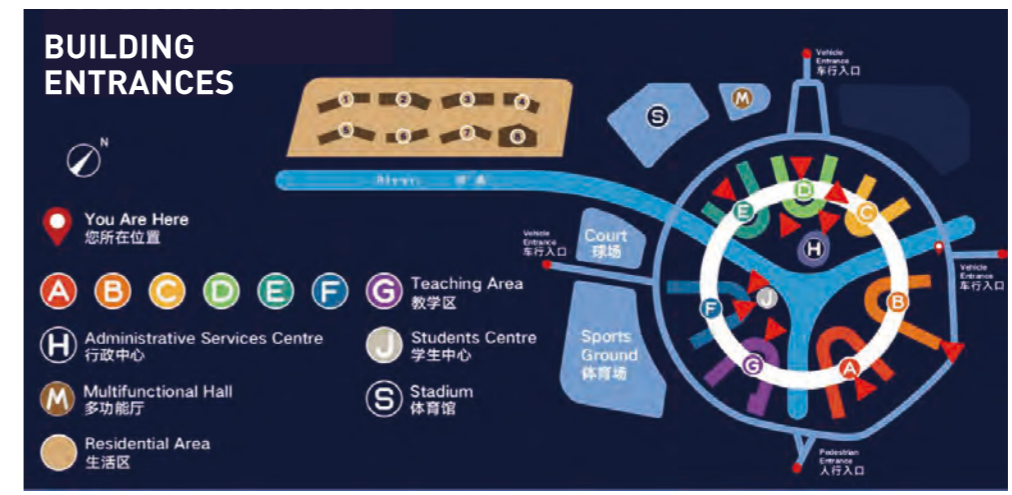

### THE PROCESS FOR STAFF AND STUDENTS ENTERING THE BUILDING

- Please enter from the designated entrances and exits of the buildings.
- ID verification is required (please carry the XJTLU ID Card and XJTLU Pass Code with you). Please provide the QR code with health information identification (three codes in one and a negative test result). You will not be allowed to enter if there is no health passcode or the health passcode is not green.
- Temperature measurements will be taken before entering the building. Those whose temperatures exceed 37.5°C cannot enter.
- The access of the roof platform on the 2F of ALL Buildings is closed.

### LIST OF ENTRANCES AND EXITS OF EACH BUILDING

NO.	GATE	OPEN
1	A South	24 hours
2	B South	24 hours
3	C Northeast	24 hours
4	H North	24 hours
5	D North	24 hours
6	D (Library)	7:00-22:00
7	E North	24 hours
8	F Northeast	24 hours
9	J Southwest	24 hours
10	G North	24 hours
11	S South	7:00-22:00
12	Multifunctional Mall East	Limited open

### LIST OF VEHICLE ENTRANCES AND EXITS

TYPE	NO.	GATE	OPEN
Campus entrances and exits	1	North	24 hours
	2	East	7:00-22:00
	3	West	7:00-22:00
Underground car park	1	AB Northwest	7:00-22:00
	2	CD North	7:00-22:00
	3	DE Northwest	7:00-22:00
	4	F West	7:00-22:00
	5	S North	7:00-22:00